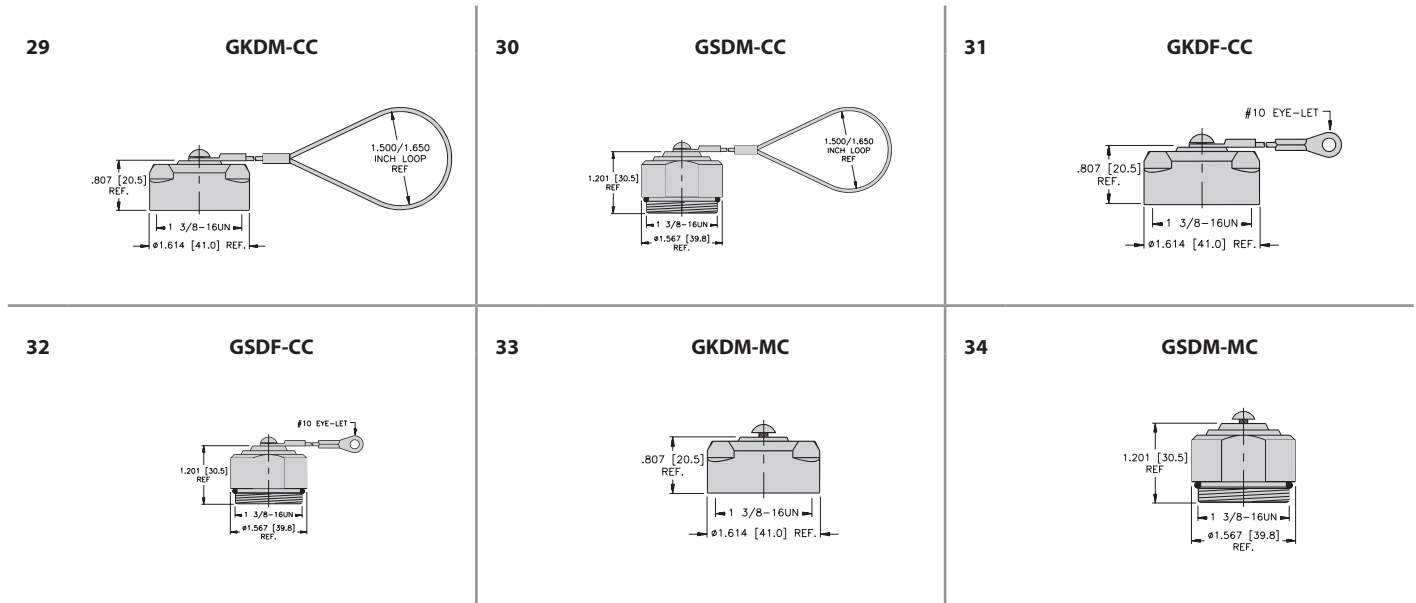

# D-Size 1 3/8" powerfast Connectivity

## D-Size 1 3/8" Powerfast Closure Cap Selection Matrix

		29	30	31	32	33	34
		Mates to male cordsets and receptacles	Mates to female cordsets and receptacles	Mates to male receptacles	Mates to female receptacles	Mates to male cordsets and receptacles	Mates to female cordsets and receptacles
Material	Thread	6" SS Loop Lanyard	6" SS Loop Lanyard	6" SS Lanyard with Eyelet	6" SS Lanyard with Eyelet	No Lanyard	No Lanyard
Nickel Plated Brass	1 3/8-16 UN	GKDM-CC	GSDM-CC	GKDF-CC	GSDF-CC	GKDM-MC	GSDM-MC

See table below for dimensional drawings.

## D-Size 1 3/8" Powerlok

Part Number	Application
<b>LOCK-A POWER</b>	Nylon locking guard for straight or right angle D-Size Powerfast connectors

A-Size Powerlok Open

A-Size Powerlok Closed